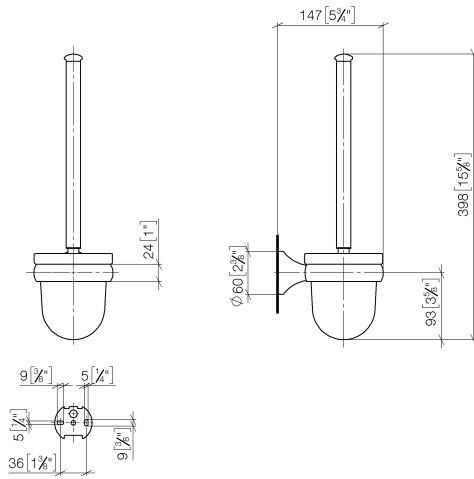

83 900 361

- crystal glass brush holder, matte
- brush head, white
- width 110mm
- height 400 mm
- 147mm projection

	Chrome	83 900 361-00
	Brushed Platinum	83 900 361-06
	Platinum	83 900 361-08
	Durabass (23kt Gold)	83 900 361-09
	Brushed Durabass (23kt Gold)	83 900 361-28
	Brushed Dark Platinum	83 900 361-99

83 900 361

mm [inches]

83 900 361

Parts for other finishes can be found here: Brushed Platinum

### Spare parts list

No.	Item Number	Name	Quantity used	Delivery time
1	90 28 22 538 03-00	handle	1	10
2	08 18 50 600 90	brush	1	60
3	90 90 04 000 00 82	glass	1	2
4	04 31 11 140 00 90	pin	1	2
5	05 17 97 507 00 90	fixing set	1	2