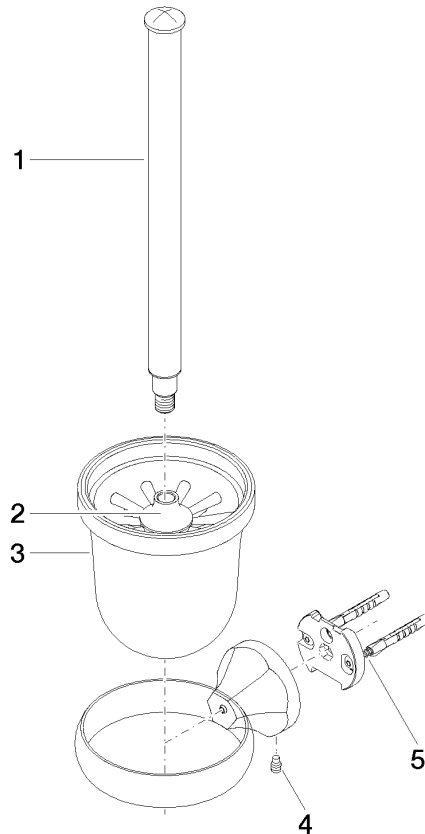

83 900 361

- crystal glass brush holder, matte
- brush head, white
- width 110mm
- height 400 mm
- 147mm projection

	Chrome	83 900 361-00
	Brushed Platinum	83 900 361-06
	Platinum	83 900 361-08
	Durabass (23kt Gold)	83 900 361-09
	Brushed Durabass (23kt Gold)	83 900 361-28
	Brushed Dark Platinum	83 900 361-99

83 900 361

mm [inches]

83 900 361

Parts for other finishes can be found here: Brushed Platinum

### Spare parts list

No.	Item Number	Name	Quantity used	Delivery time
1	90 28 22 538 03-00	handle	1	10
2	08 18 50 600 90	brush	1	60
3	90 90 04 000 00 82	glass	1	2
4	04 31 11 140 00 90	pin	1	2
5	05 17 97 507 00 90	fixing set	1	2